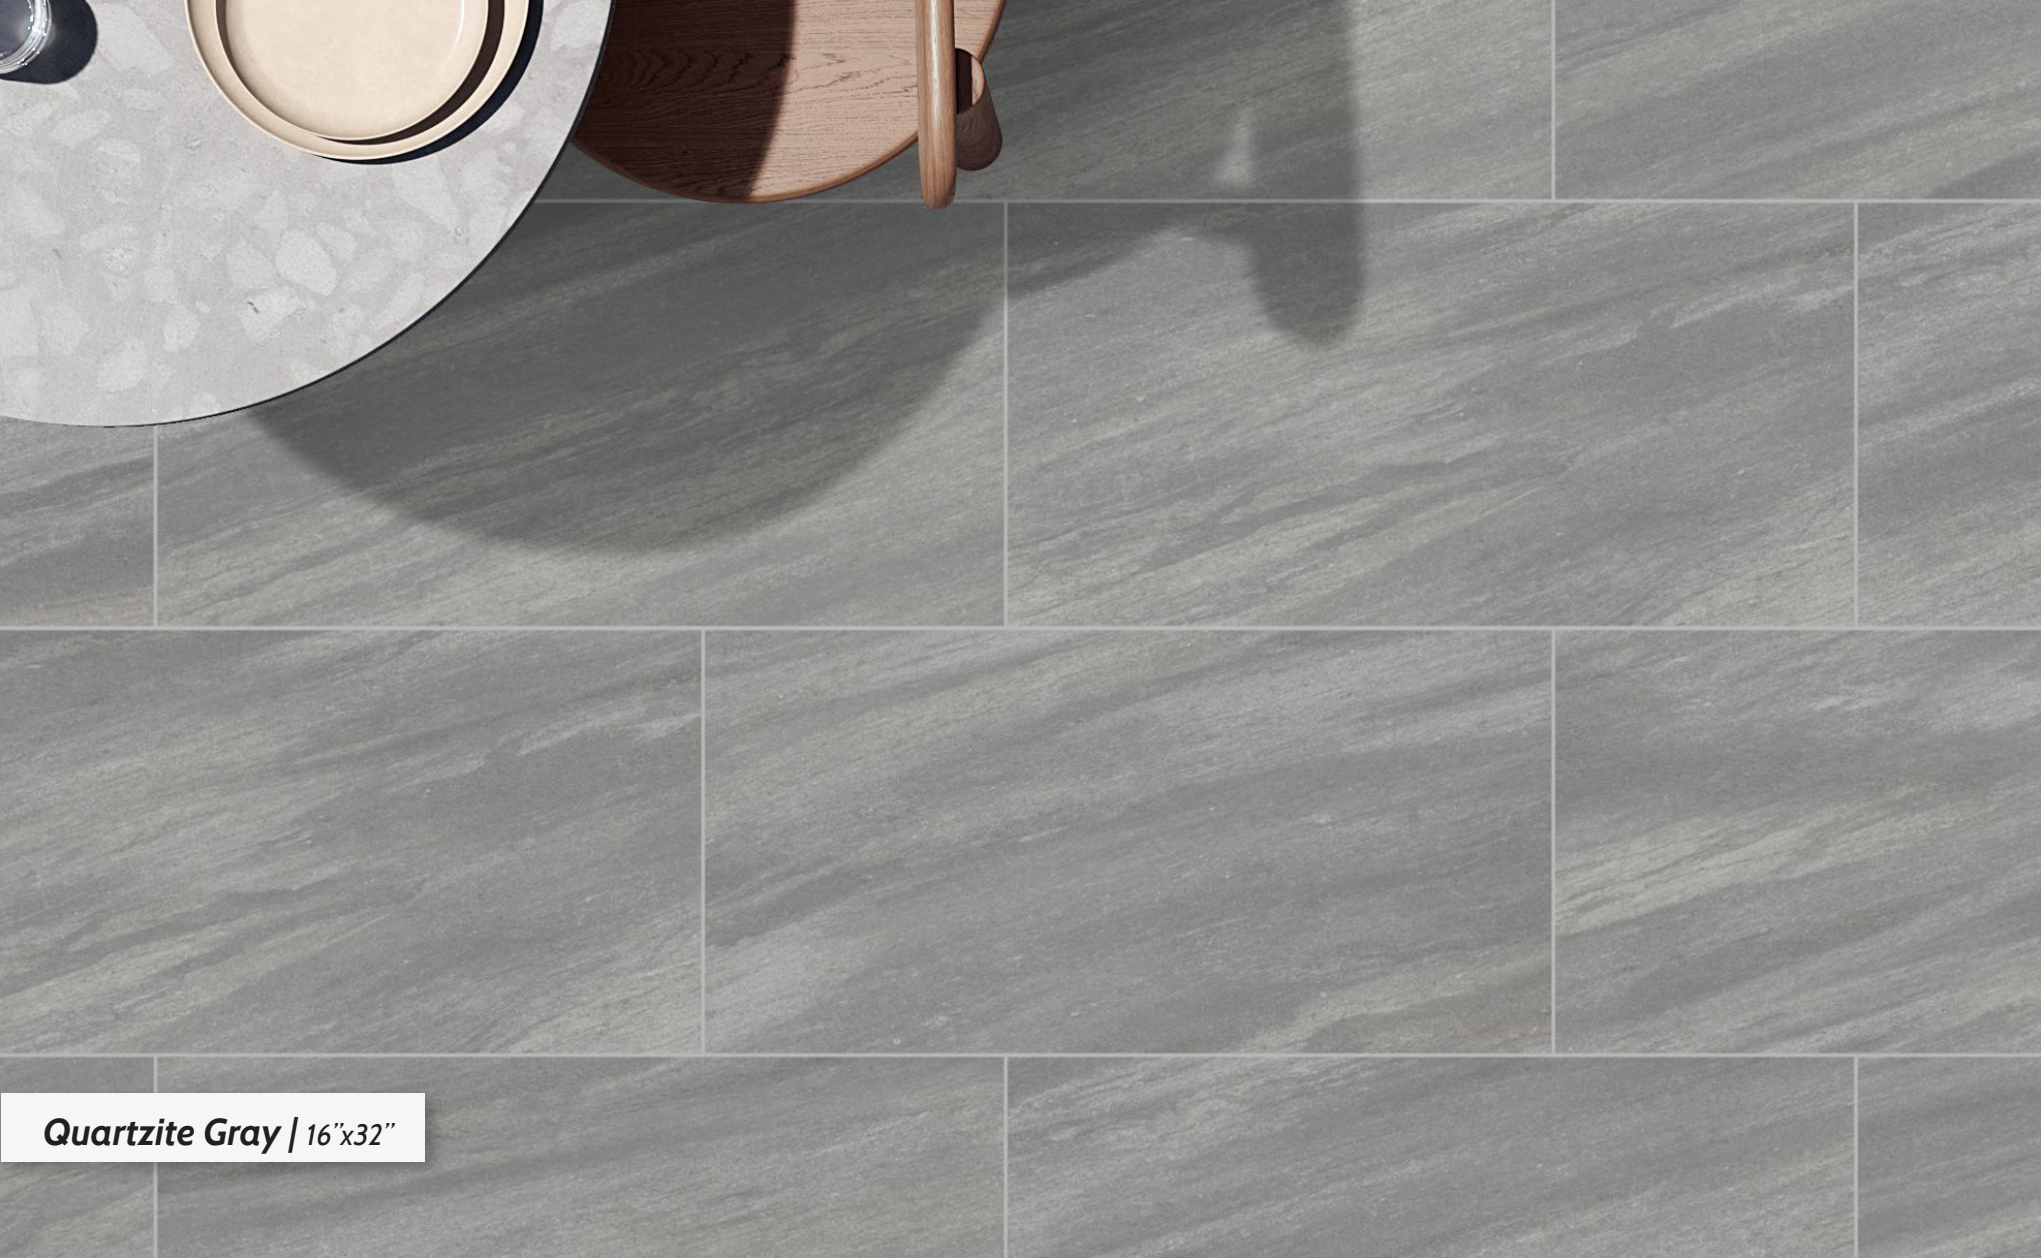

Quartzite Gray | 16"x32"